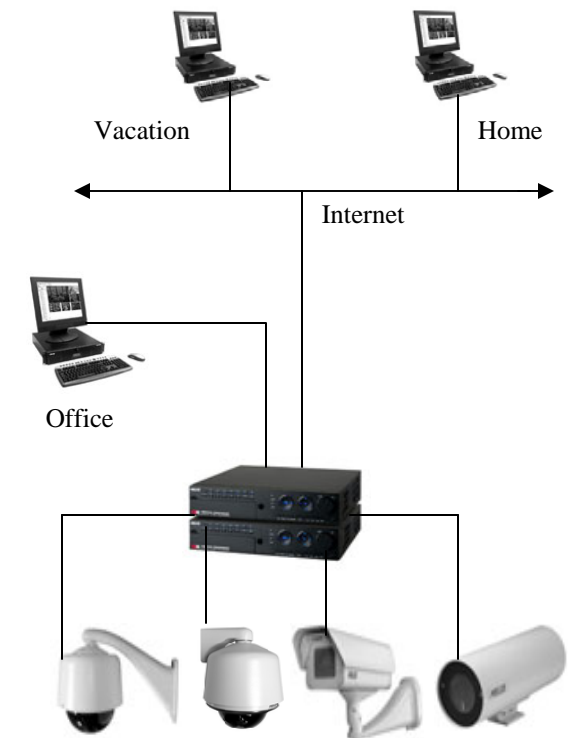

BENEFITS

Reduce theft
Manage sensitive areas
Improve quality control
Maintain a video record of activity around your facility. This helps prevent false accusations against your personnel and company